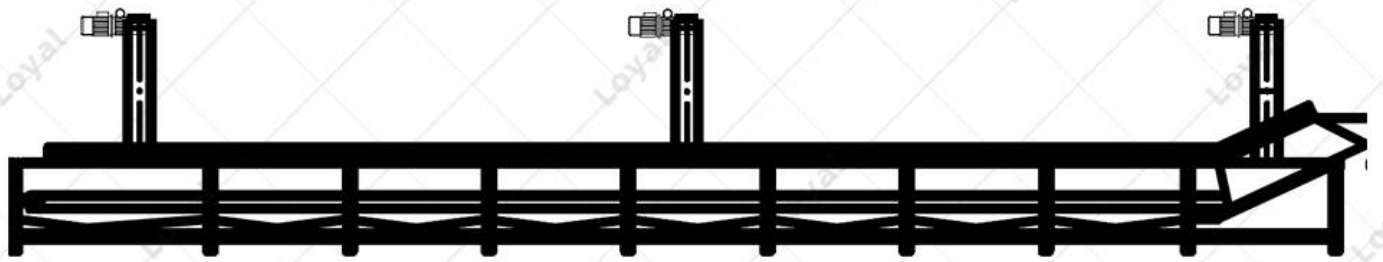

Introdução detalhada :

How Do I Start The Successful Chin Chin Business?

Industrial continuous frying machine commercial automatic chin chin fryer machine consists of: belt conveying system, automatic rising system, automatic filter system, automatic oil temperature controlling system, oil adding system and heating system. Automatic chin chin frying machine can be used in fried dried fruit nuts, puffed food, meat product, etc, such as potato chips, rice crisp, sweet sticky rice strips, peanut, beans, and fried cake with sugar, squid, fried chicken, and so on. We can customize commercial fully automatic chin chin fryer plant according to your product and special requirements, and we also provide semi-automatic batch frying machine for choose.

Technical Parameter Of Industrial Continuous Frying Machine Commercial Automatic Chin Chin Fryer Machine?

Technical Parameter Of Continuous Chin Chin Fryer

Model	Dimension(mm)	Weight(kg)	Capacity(kg/h)
LY3500	3500*1200*2400	1000	500kg
LY4000	4000*1200*2400	1200	600kg
LY5000	5000*1200*2400	1500	800kg
LY6000	6000*1200*2400	1800	1000kg