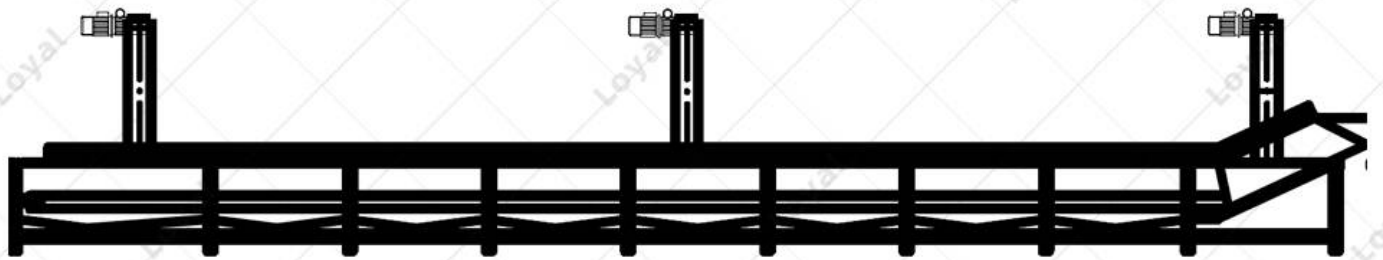

Industrial Continuous Frying Machine Commercial Automatic Chin Chin Fryer Machine

Specifications :

Brand Name	LOYAL Automatic Fryer Machine
Place of Origin	China
Min.Order Quantity	1set of Chin Chin Continuous Fryer making machine
Payment Terms	D/P,T/T,
Delivery Detail	20days--35days
Packaging Details	Export-compliant fryer equipment packaging
Honor	A Number Of National Fryer Equipment Patents
Technology	Ten Years Of Fryer Equipment Manufacturing Process

Detail Introduction :

How Do I Start The Successful Chin Chin Business?

Industrial continuous frying machine commercial automatic chin chin fryer machine consists of: belt conveying system, automatic rising system, automatic filter system, automatic oil temperature controlling system, oil adding system and heating system. Automatic chin chin frying machine can be used in fried dried fruit nuts, puffed food, meat product, etc, such as potato chips, rice crisp, sweet sticky rice strips, peanut, beans, and fried cake with sugar, squid, fried chicken, and so on. We can customize commercial fully automatic chin chin fryer plant according to your product and special requirements, and we also provide semi-automatic batch frying machine for choose.

Technical Parameter Of Industrial Continuous Frying Machine Commercial Automatic Chin Chin Fryer Machine?

Technical Parameter Of Continuous Chin Chin Fryer				
Model	Dimension(mm)	Weight(kg)	Capacity(kg/h)	
LY3500	3500*1200*2400	1000	500kg	
LY4000	4000*1200*2400	1200	600kg	
LY5000	5000*1200*2400	1500	800kg	
LY6000	6000*1200*2400	1800	1000kg	