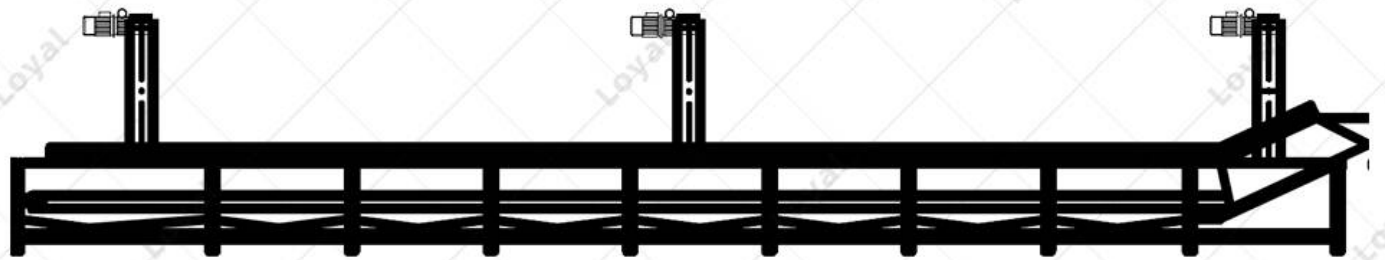

Industrial Continuous Frying Machine Commercial Automatic Chin Chin Fryer Machine

Especificaciones :

Nombre de la marca	LOYAL Automatic Fryer Machine
Lugar de origen	China
Cantidad minima para ordenar	1set of Chin Chin Continuous Fryer making machine
Términos de pago	D/P,T/T,
Detalle de Envio	20days--35days
detalles del empaque	Export-compliant fryer equipment packaging
Honor	A Number Of National Fryer Equipment Patents
Technology	Ten Years Of Fryer Equipment Manufacturing Process

Introducción detallada :

How Do I Start The Successful Chin Chin Business?

Industrial continuous frying machine commercial automatic chin chin fryer machine consists of: belt conveying system, automatic rising system, automatic filter system, automatic oil temperature controlling system, oil adding system and heating system. Automatic chin chin frying machine can be used in fried dried fruit nuts, puffed food, meat product, etc, such as potato chips, rice crisp, sweet sticky rice strips, peanut, beans, and fried cake with sugar, squid, fried chicken, and so on. We can customize commercial fully automatic chin chin fryer plant according to your product and special requirements, and we also provide semi-automatic batch frying machine for choose.

Technical Parameter Of Industrial Continuous Frying Machine Commercial Automatic Chin Chin Fryer Machine?

Technical Parameter Of Continuous Chin Chin Fryer

Model	Dimension(mm)	Weight(kg)	Capacity(kg/h)
LY3500	3500*1200*2400	1000	500kg
LY4000	4000*1200*2400	1200	600kg
LY5000	5000*1200*2400	1500	800kg
LY6000	6000*1200*2400	1800	1000kg