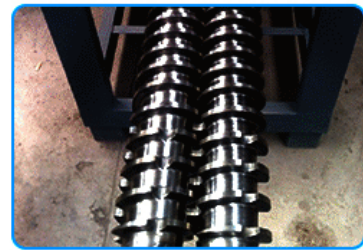

Equipment Parts Of Bread Crumbs Production Line

Technical Parameters of Commercial Bread Crumb Production Equipment :

Technical Parameters of Stainless Steel Commercial Bread Crumb Machine Manufacture			
Model	LY-65	LY-70	LY-85
Installed capacity	80KVA	113KVA	190KVA
Output	150kg/h	250kg/h	500-600kg/h
Dimension	21.8x2x2m	25x2x2m	30x2x2m

Pictures of Bread Crumbs Samples:

The bread crumbs production line can produce different shape and size bread crumbs by changing the crusher sieve, which widely used in food additive for deep fried food, and mainly for frying food surface, such as: fried chicken, fish, seafood (shrimp), chicken, chicken wings, onion rings, etc. Its feature is crispy soft, tasty, delicious and nutritious.