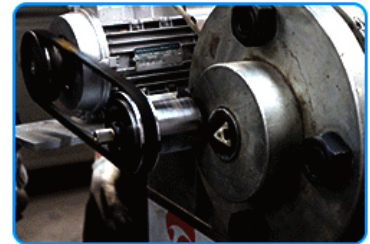

Equipment Parts Of Bread Crumbs Production Line

Technical Parameters of Commercial Bread Crumb Production Equipment :

Technical Parameters of Stainless Steel Commercial Bread Crumb Machine Manufacture			
Model	LY-65	LY-70	LY-85
Installed capacity	80KVA	113KVA	190KVA
Output	150kg/h	250kg/h	500-600kg/h
Dimension	21.8x2x2m	25x2x2m	30x2x2m

Pictures of Bread Crumbs Samples:

The bread crumbs production line can produce different shape and size bread crumbs by changing the crusher sieve, which widely used in food additive for deep fried food, and mainly for frying food surface, such as: fried chicken, fish, seafood (shrimp), chicken, chicken wings, onion rings, etc. Its feature is crispy soft, tasty, delicious and nutritious.