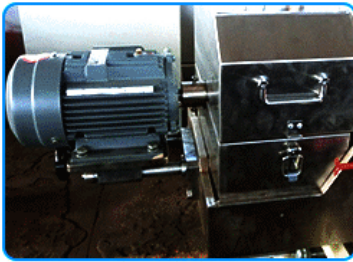

Equipment Parts Of Bread Crumbs Production Line

Technical Parameters of Commercial Bread Crumb Production Equipment :

Technical Parameters of Stainless Steel Commercial Bread Crumb Machine Manufacture			
Model	LY-65	LY-70	LY-85
Installed capacity	80KVA	113KVA	190KVA
Output	150kg/h	250kg/h	500-600kg/h
Dimension	21.8x2x2m	25x2x2m	30x2x2m

Pictures of Bread Crumbs Samples:

The bread crumbs production line can produce different shape and size bread crumbs by changing the crusher sieve, which widely used in food additive for deep fried food, and mainly for frying food surface, such as: fried chicken, fish, seafood (shrimp), chicken, chicken wings, onion rings, etc. Its feature is crispy soft, tasty, delicious and nutritious.